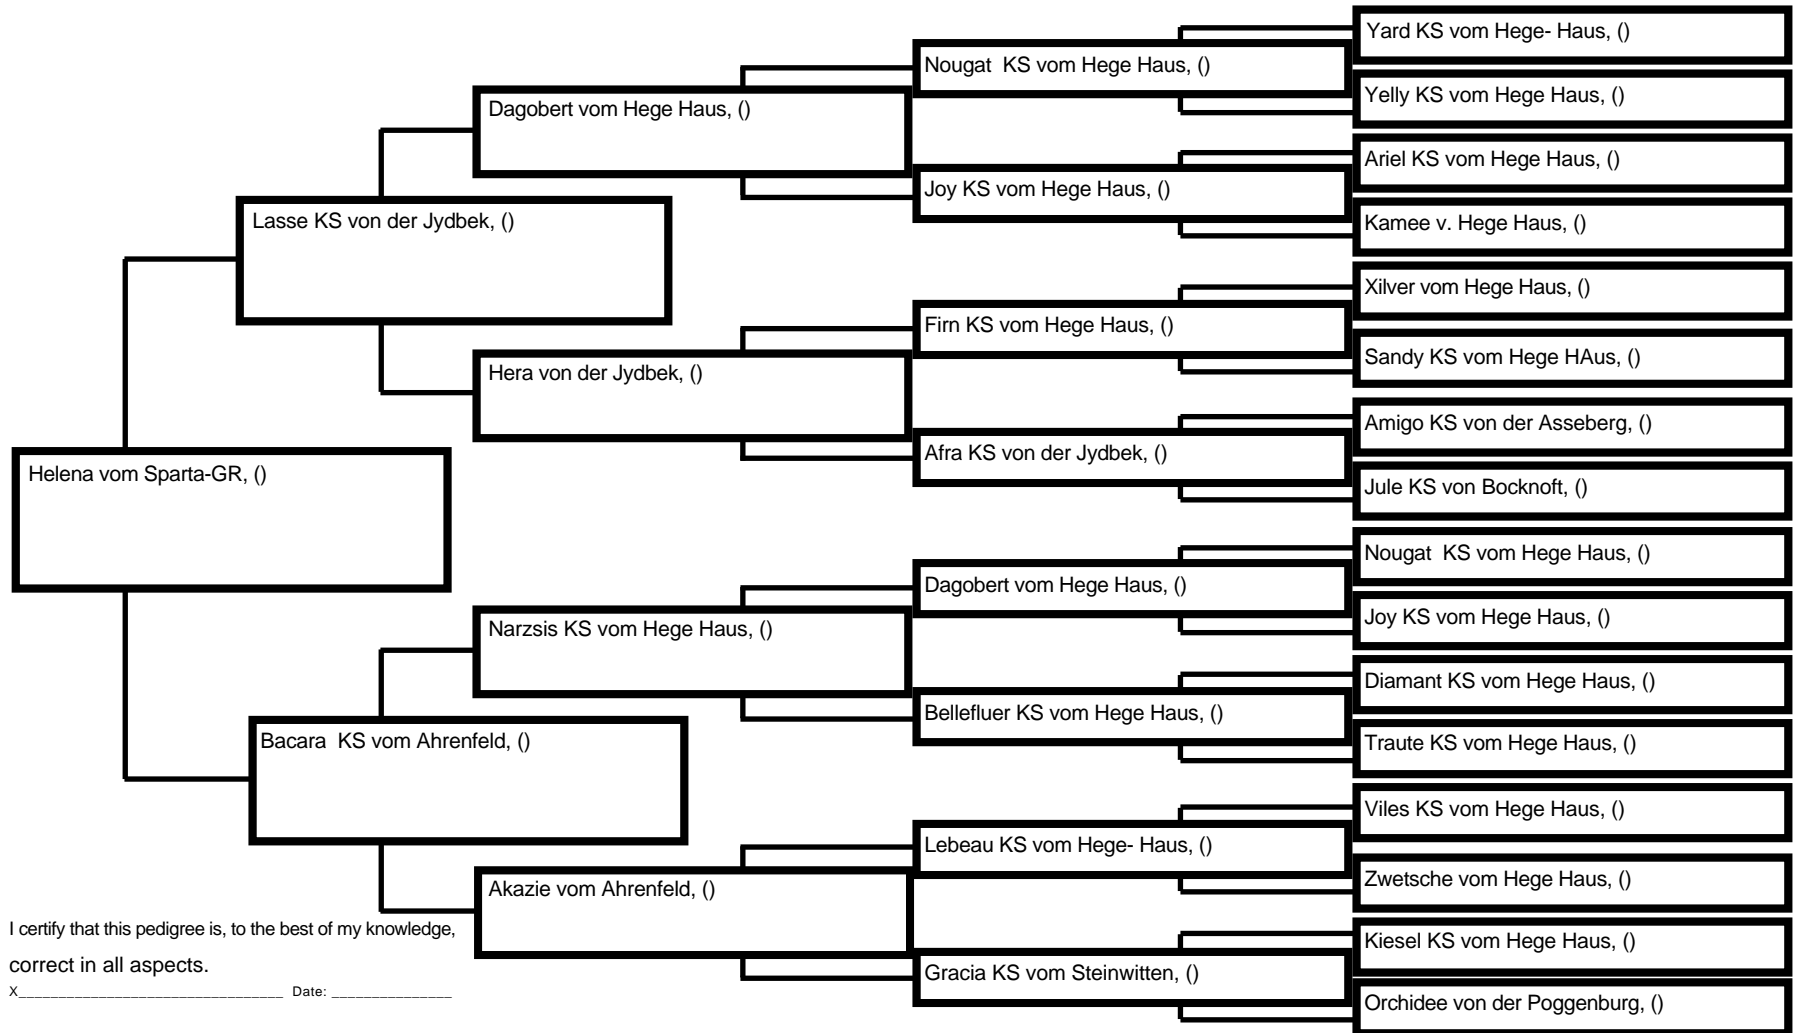

Pedigree For Helena vom Sparta-GR

Robert Corsaro
555 Upper Blvd

Ridgewood, NJ 07450
Phone: 201-447-0766
Email: (your email address here)

I certify that this pedigree is, to the best of my knowledge,
correct in all aspects.
X _____ Date: _____