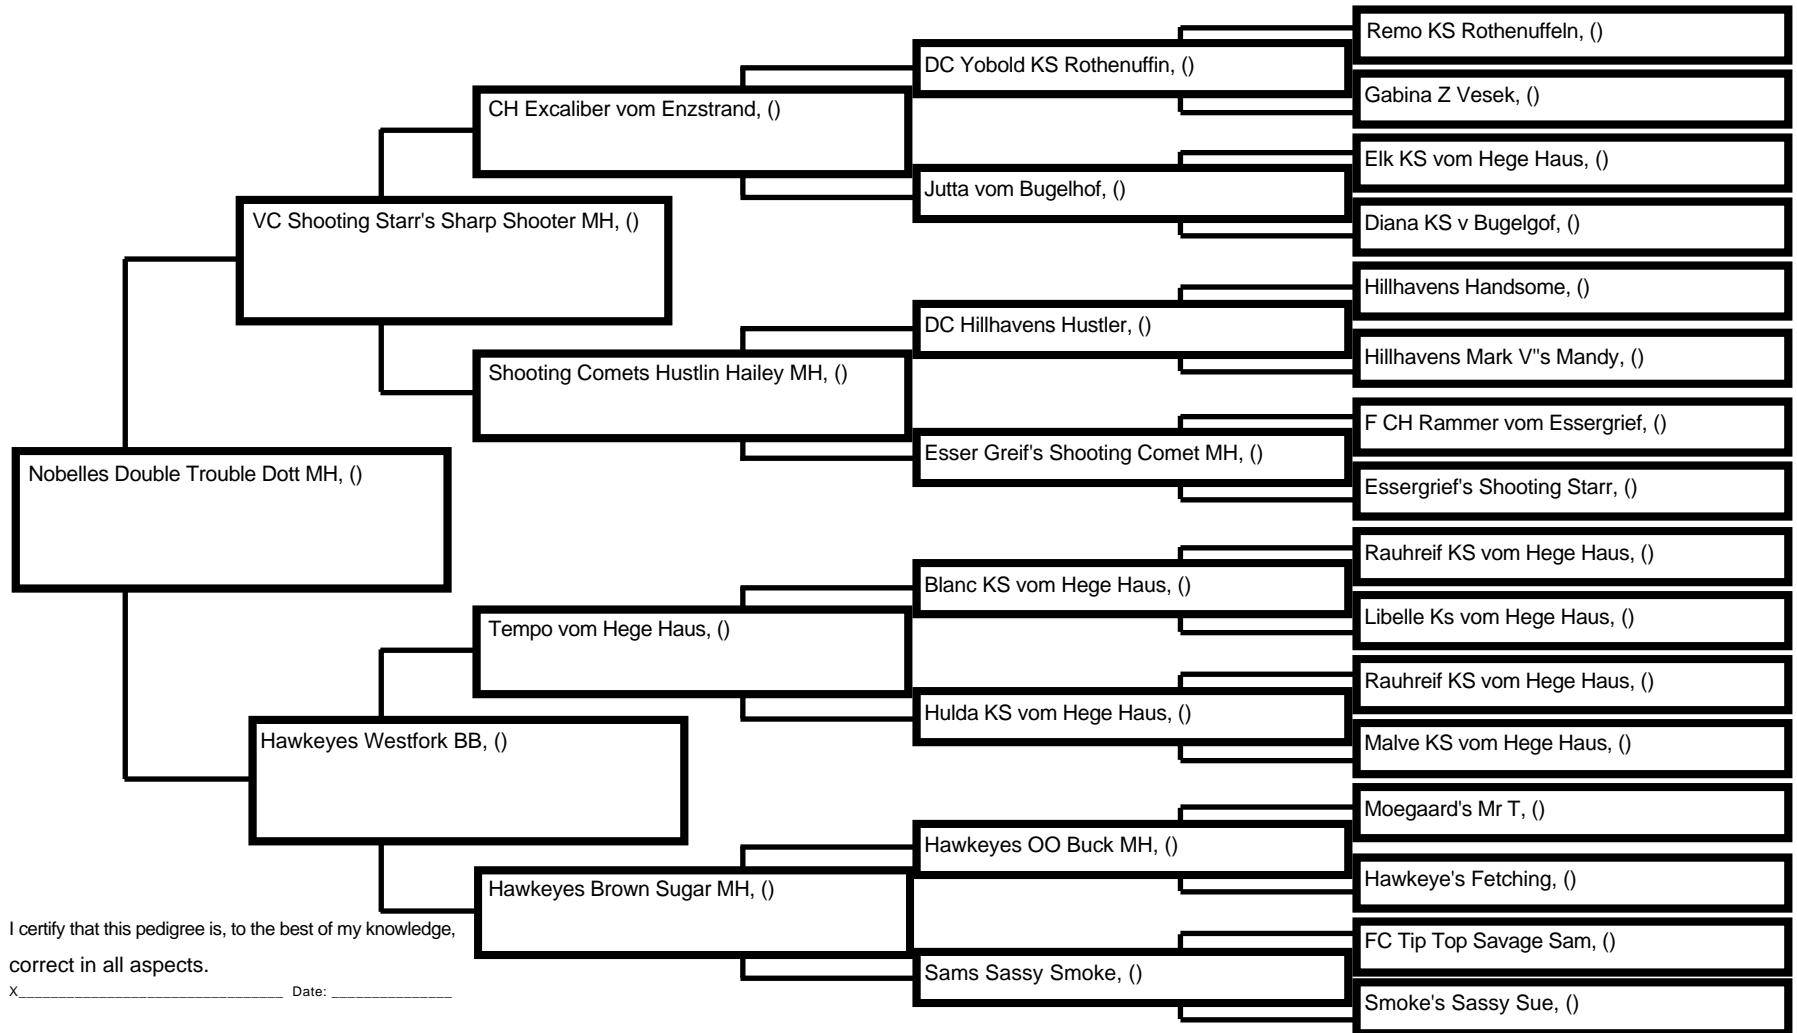

# Pedigree For Nobelles Double Trouble Dott MH

Robert Corsaro  
555 Upper Blvd

Ridgewood, NJ 07450  
Phone: 201-447-0766  
Email: (your email address here)

I certify that this pedigree is, to the best of my knowledge,  
correct in all aspects.  
X \_\_\_\_\_ Date: \_\_\_\_\_