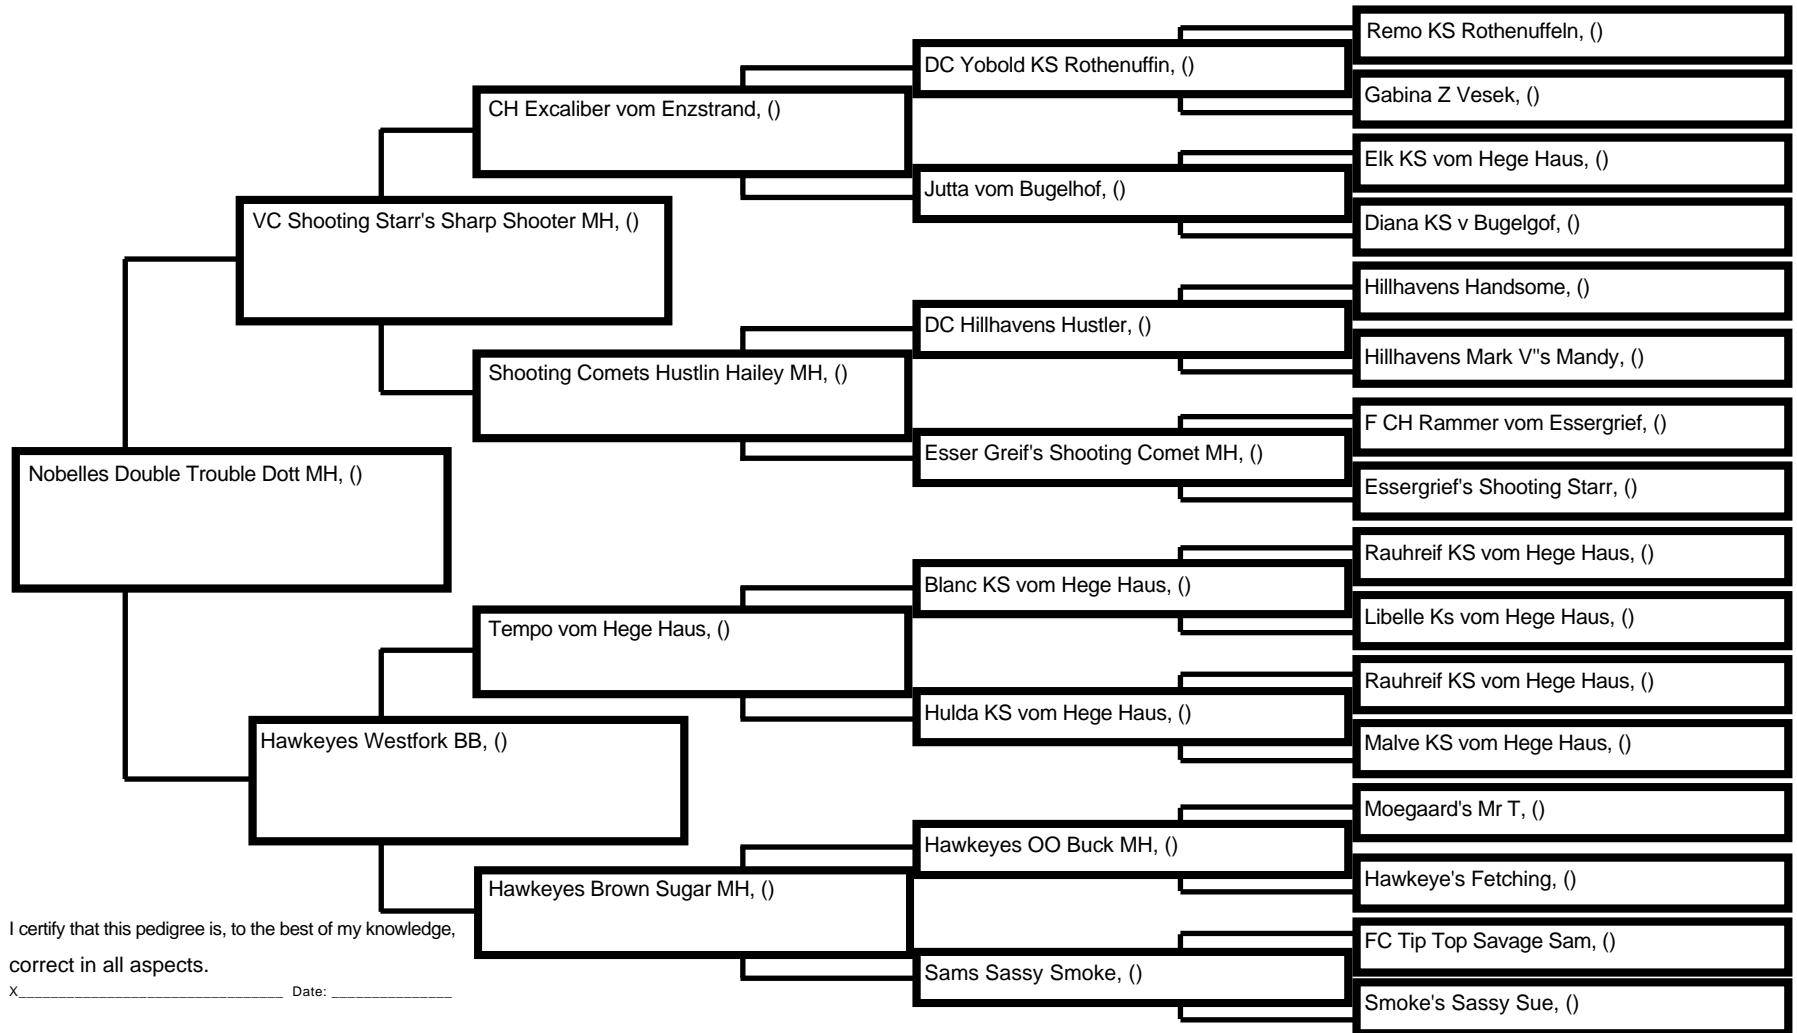

Pedigree For Nobelles Double Trouble Dott MH

Robert Corsaro
555 Upper Blvd

Ridgewood, NJ 07450
Phone: 201-447-0766
Email: (your email address here)

I certify that this pedigree is, to the best of my knowledge,
correct in all aspects.
X _____ Date: _____