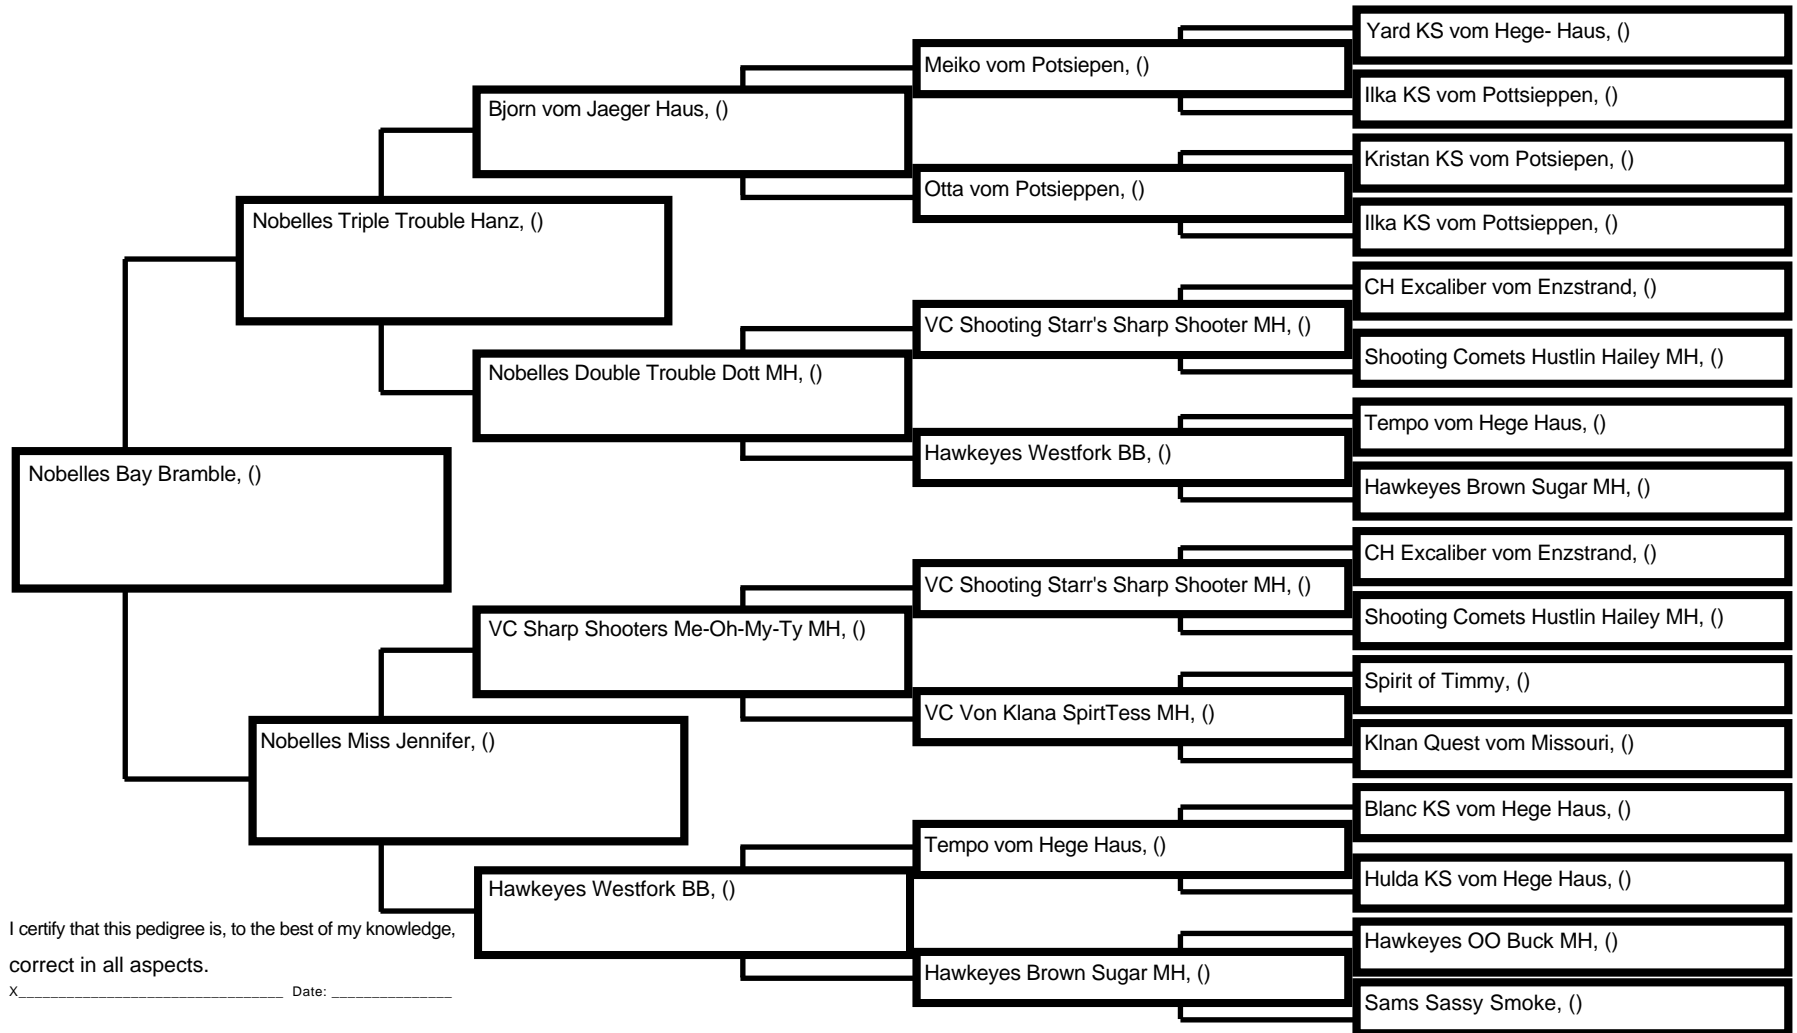

Pedigree For Nobelles Bay Bramble

Robert Corsaro
555 Upper Blvd

Ridgewood, NJ 07450
Phone: 201-447-0766
Email: (your email address here)

I certify that this pedigree is, to the best of my knowledge,
correct in all aspects.
X _____ Date: _____